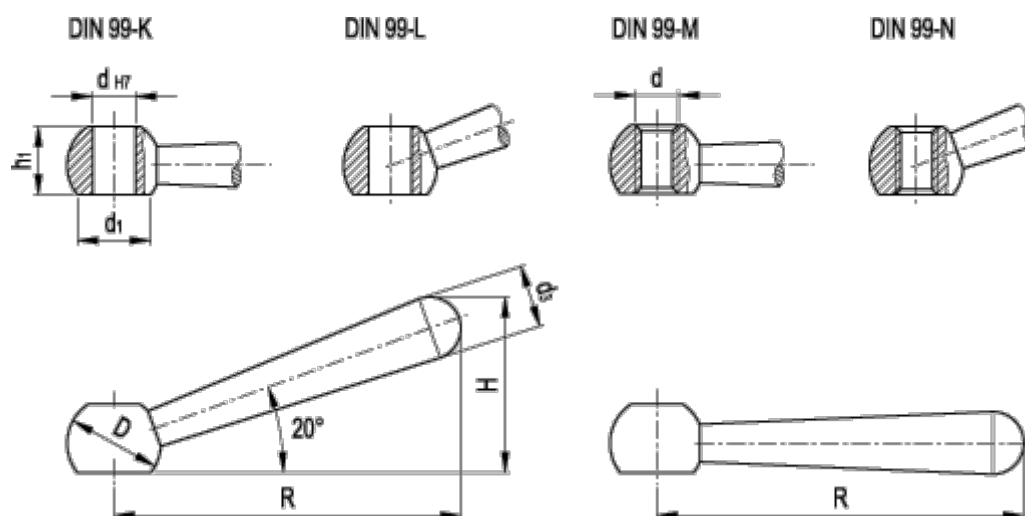

Article number: 20413266

Description: E+G Clamping lever
DIN 99-80-B 10-L

Measures

$B = 14.5$

$d_2 = B 10$

$d_3 = 13$

$d_4 = 16.0$

$d_5 = 20$

$h = 38.0$

$l_1 = 80$

$l_2 = 76$